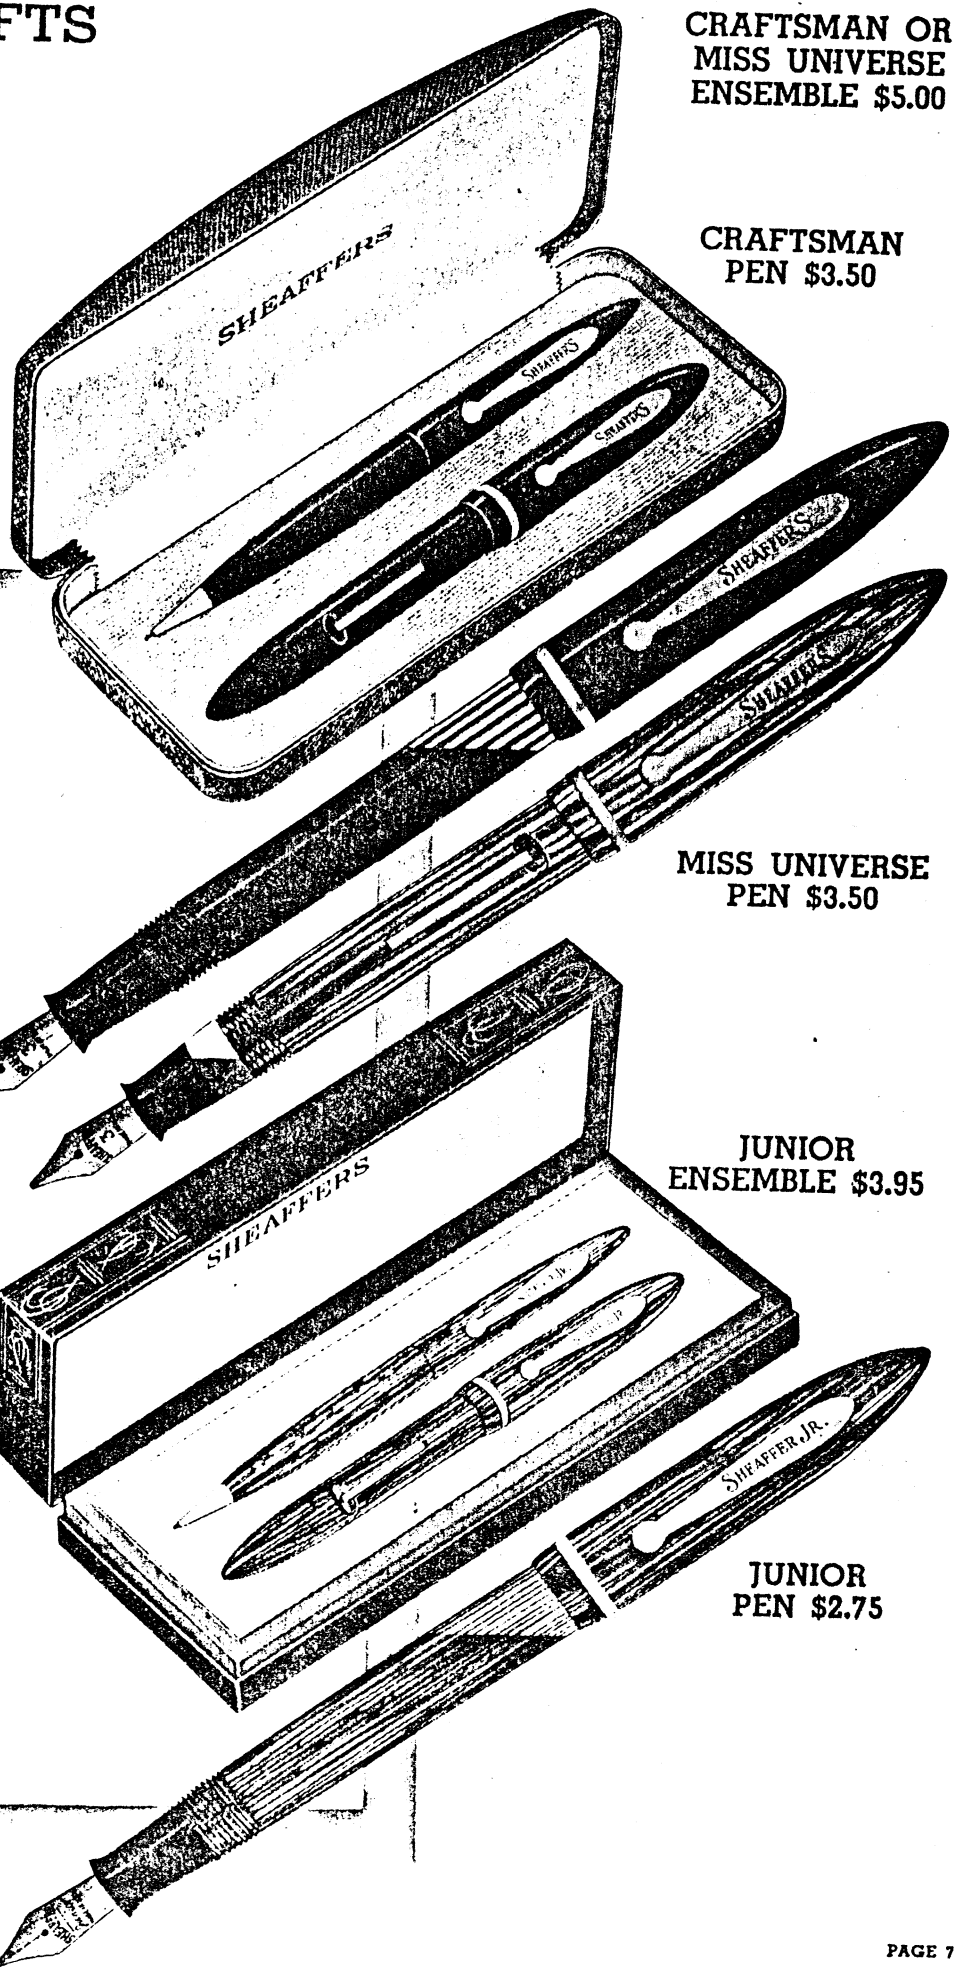

INEXPENSIVE GIFTS

... OF SHEAFFER QUALITY.
14 KARAT GOLD-AND-IRIDIUM POINTS. STREAMLINED BALANCE ENDS FINGER FATIGUE.

The finest pens and ensembles in America at this price. Beautiful gift cases... Choice of one-stroke Vacuum or Lever fillers in all colors... Points are ground to Sheaffer standards of instant-writing smoothness... These matched sets contain the permanently sharp FINELINE pencil!

CRAFTSMAN OR MISS UNIVERSE ENSEMBLE $5.00

CRAFTSMAN PEN $3.50

MISS UNIVERSE PEN $3.50

JUNIOR ENSEMBLE $3.95

JUNIOR PEN $2.75

CRAFTSMAN STREAMLINED BALANCE

Color	Ensemble Code	Pen Code	Pencil Code
<i>One-Stroke Vacuum</i>			
Black	WUKAB	WUKIB	PIBCA
Golden Brown	KALUL	KADED	KAFES
Gray Pearl	RUTIG	RIVGI	RINRO
Marine Green	EHAPR	EDIHT	EFUXJ
<i>Visulated—(Lever Style)</i>			
Black	THAZY	TEBAC	PIBCA
Golden Brown	KALDI	KACEL	KAFES
Gray Pearl	RUPYC	RECZU	RINRO
Marine Green	EGOSM	EDERN	EFUXJ

MISS UNIVERSE STREAMLINED BALANCE

Color	Ensemble Code	Pen Code	Pencil Code
<i>One-Stroke Vacuum</i>			
Black	WAPON	WAMOF	POBUZ
Golden Brown	WAPYR	WAMYH	KAFIT
Gray Pearl	WARET	WAPEL	RIMSI
Marine Green	WARIB	WAPIM	EGAWK
<i>Visulated—(Lever Style)</i>			
Black	LABAT	TEMUP	POBUZ
Golden Brown	KALRI	KADAT	KAFIT
Gray Pearl	RURAD	REBVO	RIMSI
Marine Green	EGURN	EDOGX	EGAWK

JUNIOR STREAMLINED BALANCE

Color	Ensemble Code	Pen Code	Pencil Code
<i>One-Stroke Vacuum</i>			
Black	JAXOC	JATYM	JAVOS
Ebonized Pearl	JAXYF	JAVEP	JAVYV
Rose Glow	VOPRU	JAVIR	JAXAW
<i>Visulated—(Lever Style)</i>			
Black	THARO	TECAP	JAVOS
Ebonized Pearl	JAXEZ	JATOK	JAVYV
Rose Glow	JAXID	JATUL	JAXAW